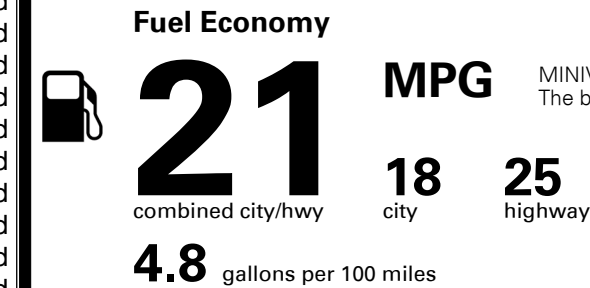

MSRP INCLUDING OPTIONS

\$ 41,685.00

INLAND FREIGHT AND HANDLING

\$ 1,435.00

TOTAL MANUFACTURER'S SUGGESTED RETAIL PRICE ▶

\$ 43,120.00

TOTAL ADDITIONAL WEIGHT:

EPA DOT Fuel Economy and Environment

Gasoline Vehicle

MINIVANS range from 20 to 83 MPG. The best vehicle rates 146 MPGe.

You spend
\$3,250
 more in fuel costs over 5 years compared to the average new vehicle.

Annual fuel cost
\$2,350

Fuel Economy & Greenhouse Gas Rating (tailpipe only) Smog Rating (tailpipe only)