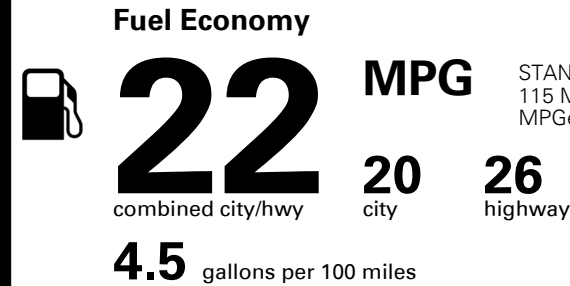

EPA DOT Fuel Economy and Environment

Gasoline Vehicle

STANDARD SUVs range from 12 to 115 MPG. The best vehicle rates 140 MPGe.

You spend $2,500 more in fuel costs over 5 years
compared to the average new vehicle.

Annual fuel cost $2,400

Fuel Economy & Greenhouse Gas Rating (tailpipe only)